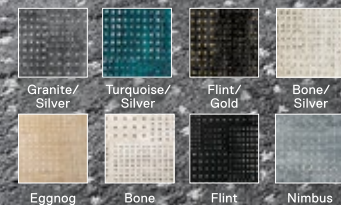

**Gatsby**  
21-1520   
\$32 / TILE  
Shown in Spice/Gold

**Leaps And Bounds**  
21-1559   
\$29 / TILE  
Shown in Saddle

**Scenic Route**  
21-1579   
\$32 / TILE  
Shown in Chalk/Black

## On The Dot

21-1519

\$30-\$32 / TILE

5' x 7' - \$360-\$384

8' x 10' - \$900-\$960

10' x 12' - \$1,260-\$1,344

Shown in Granite/Silver