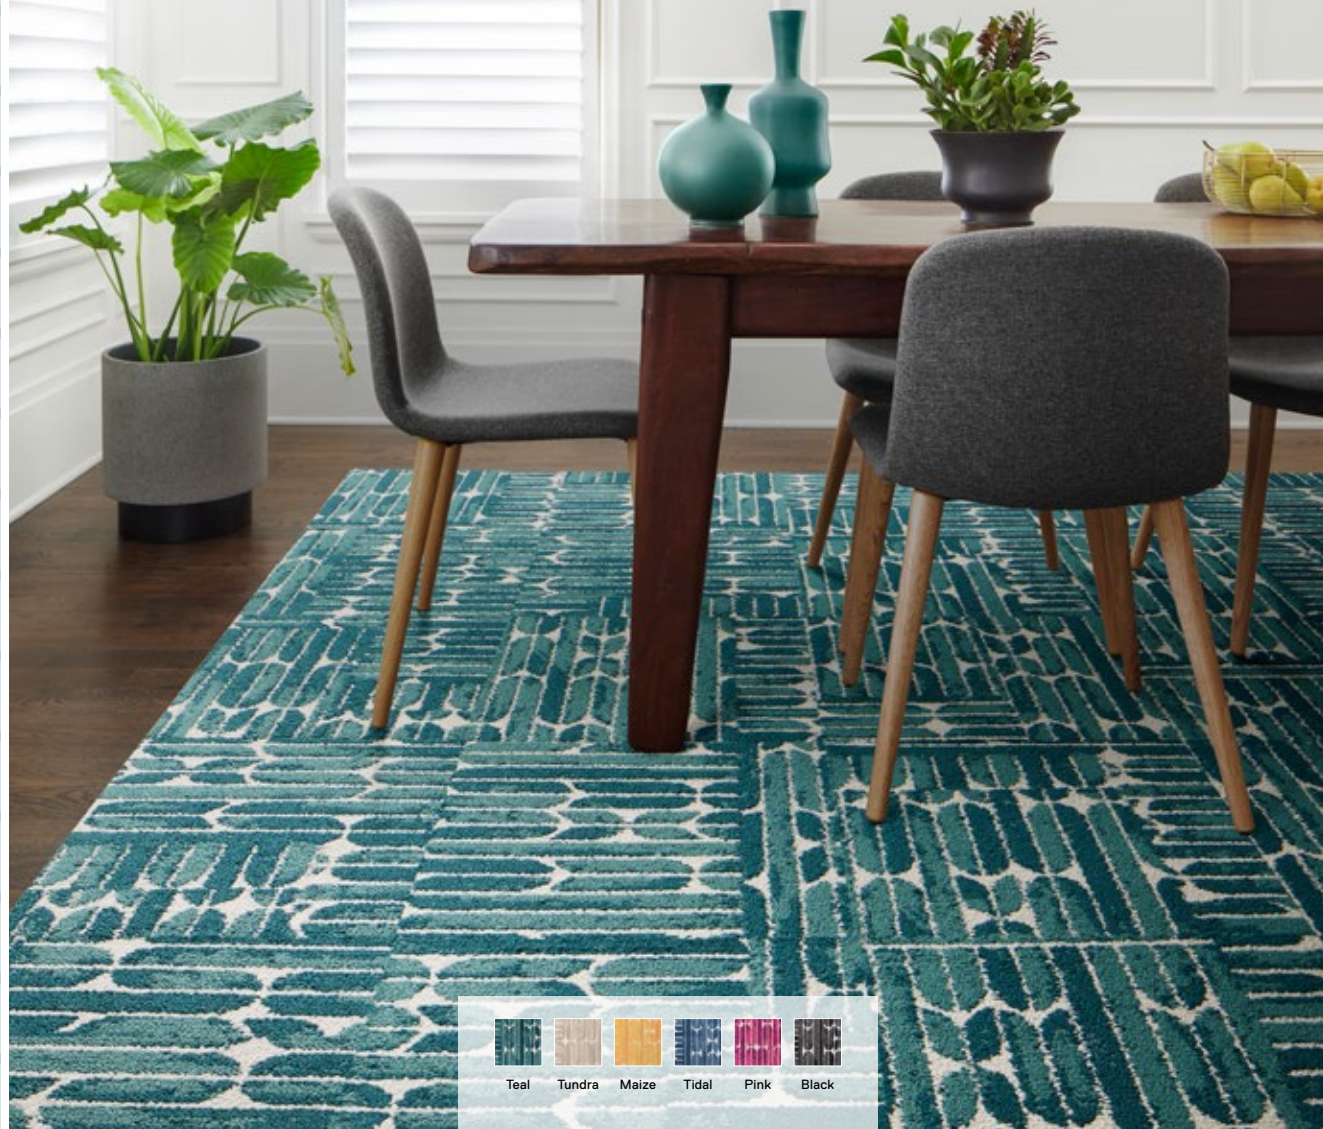

Twin Palms

21-1584

$33 / TILE

Shown in Teal