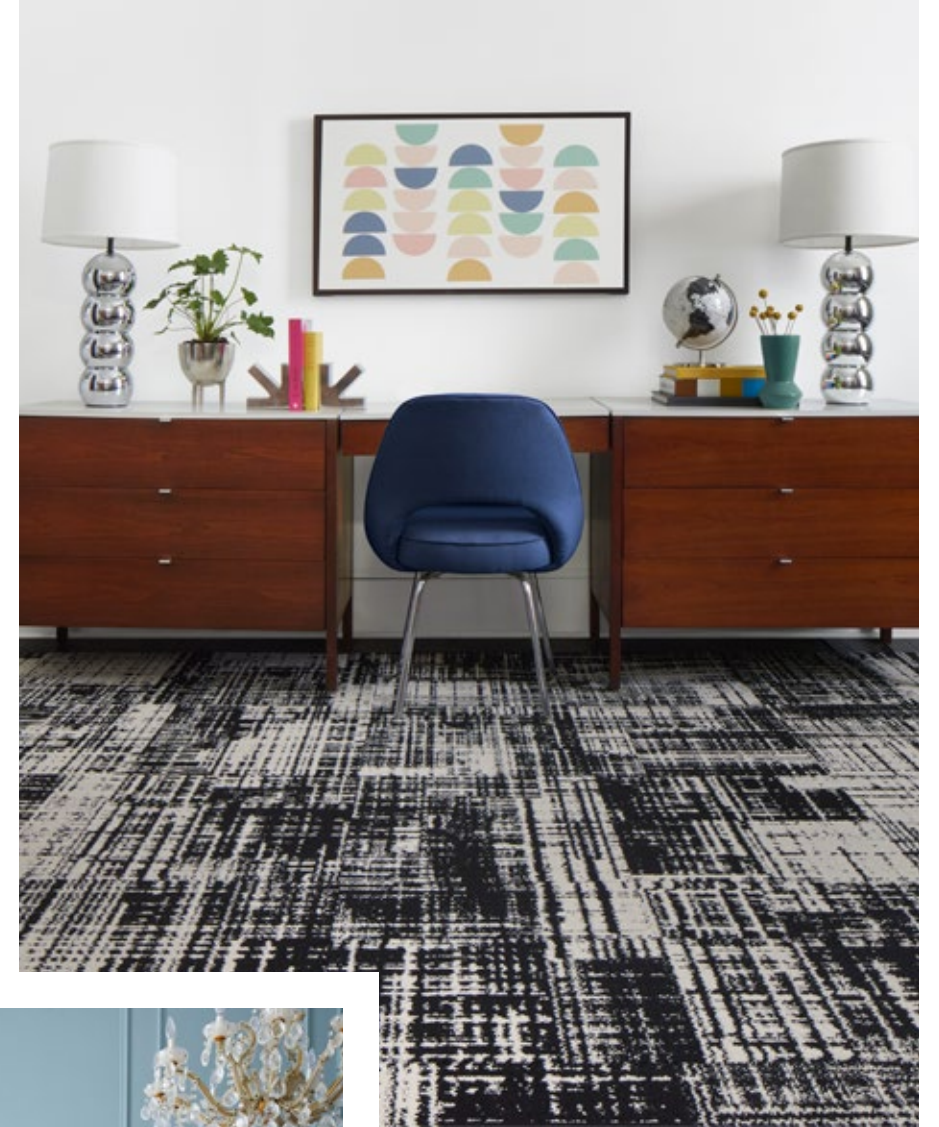

Dappled Daylight

21-1446
$24 / TILE
-
5' x 7' - $288
8' x 10' - $720
10' x 12' - $1,008
Shown in Black

Payments made easy. Learn more at FLOR.com/affirm