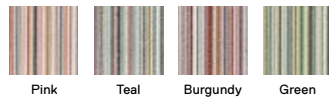

### Like Minded

21-1379 

\$18 / TILE

-

5' x 7' - \$216

8' x 10' - \$540

10' x 12' - \$756

Shown in Pink