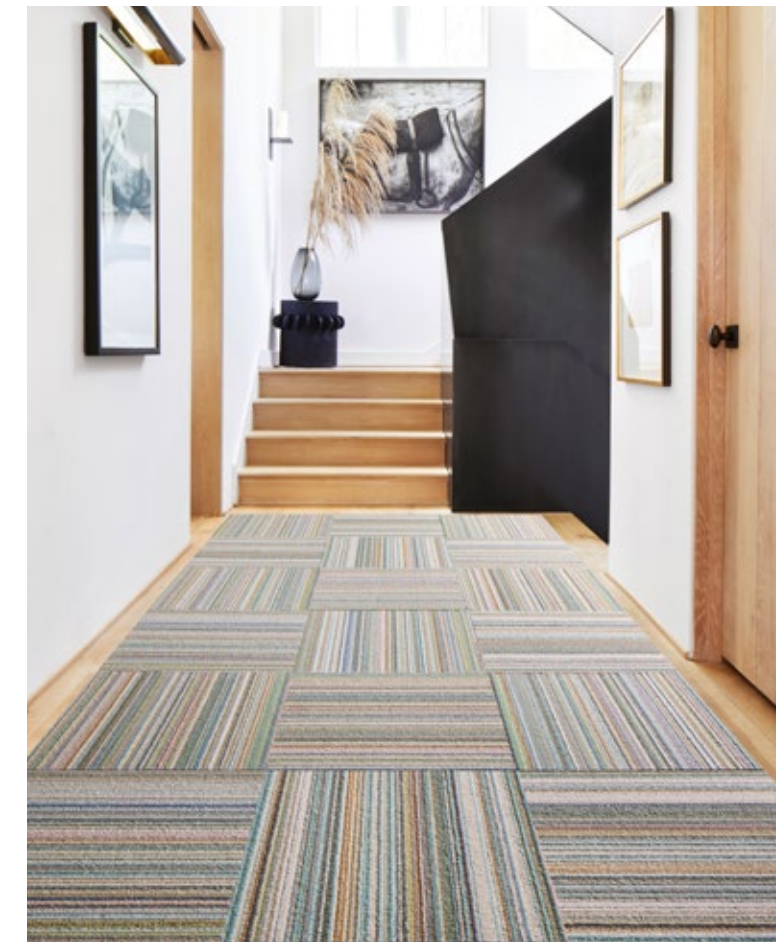

Shown in Haze

next in line

**Fully Barked**

21-1409 

\$19 / TILE

Shown in Frost

**Thick And Thin**

21-1532 