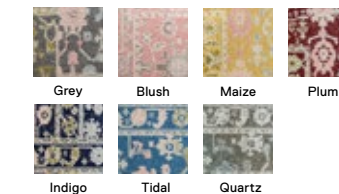

8' x 10' - \$960

10' x 12' - \$1,344

Shown in Porpoise/Gold

Porpoise/Gold Beige/Silver Chalk/Silver

**Ou La La**

21-1521

\$28 / TILE

-

5' x 7' - \$336

8' x 10' - \$840

10' x 12' - \$1,176

Shown in Grey

Grey Blush Maize Plum Indigo Tidal Quartz

**Industrious**

21-1552 

\$20 / TILE