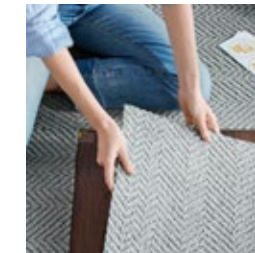

## CUTTING SERVICES

Cuts can help you get the best look for your space. Each cut is \$3.50 per tile. We also offer complimentary design services by phone or email.

\*Arc cut tiles will not align with full tiles. Arc cuts are intended to be used with Arc cuts and Arc Remnant cuts only.