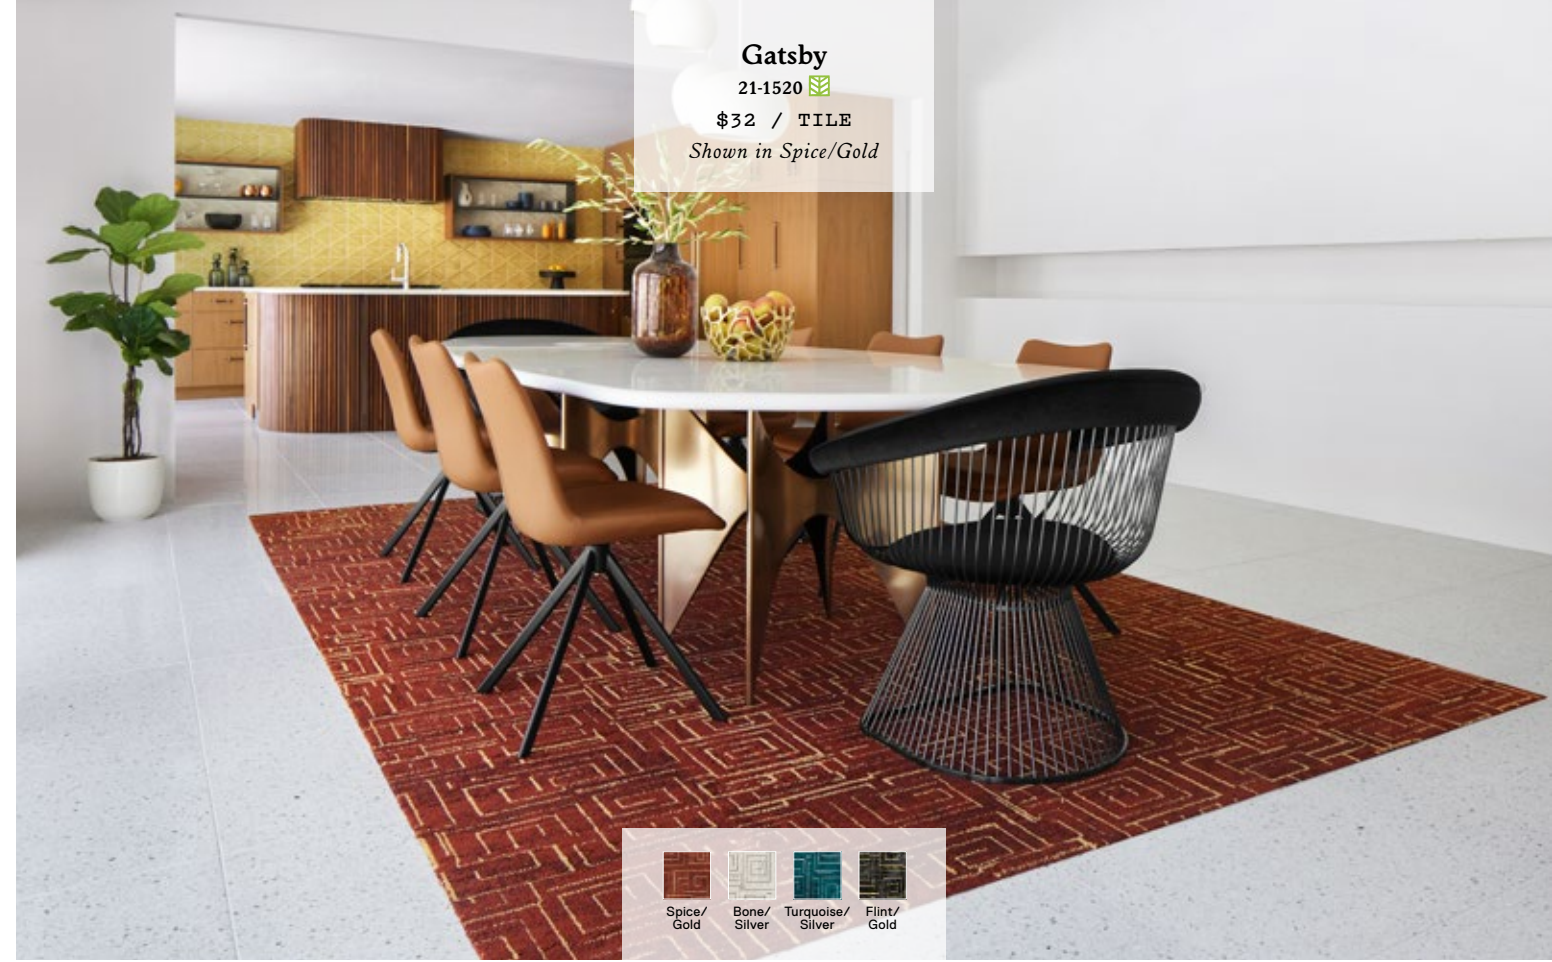

**Gatsby**  
21-1520   
\$32 / TILE  
Shown in Spice/Gold

**Leaps And Bounds**  
21-1559   
\$29 / TILE  
Shown in Saddle

**Scenic Route**  
21-1579   
\$32 / TILE  
Shown in Chalk/Black