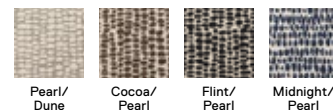

## Connect The Dots

21-1591

\$30 / TILE

5' x 7' - \$360

8' x 10' - \$900

10' x 12' - \$1,260

Shown in Pearl/Dune

**Trade Winds**