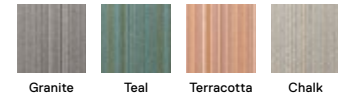

Out Of Line

21-1586

$18 / TILE

-

5' x 7' - $216

8' x 10' - $540

10' x 12' - $756

Shown in Granite