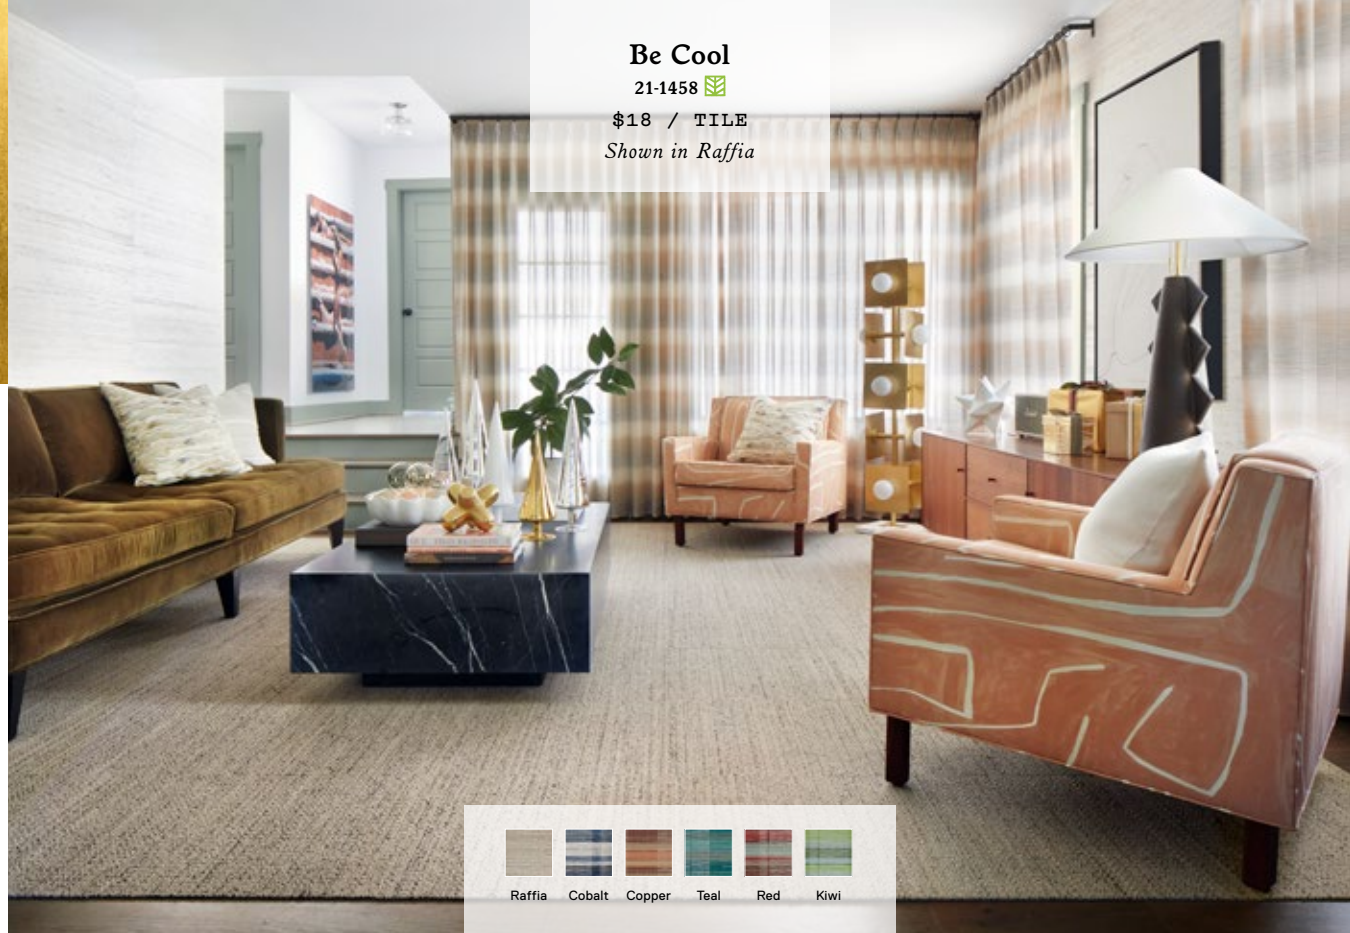

Be Cool

21-1458

$18 / TILE

Shown in Raffia