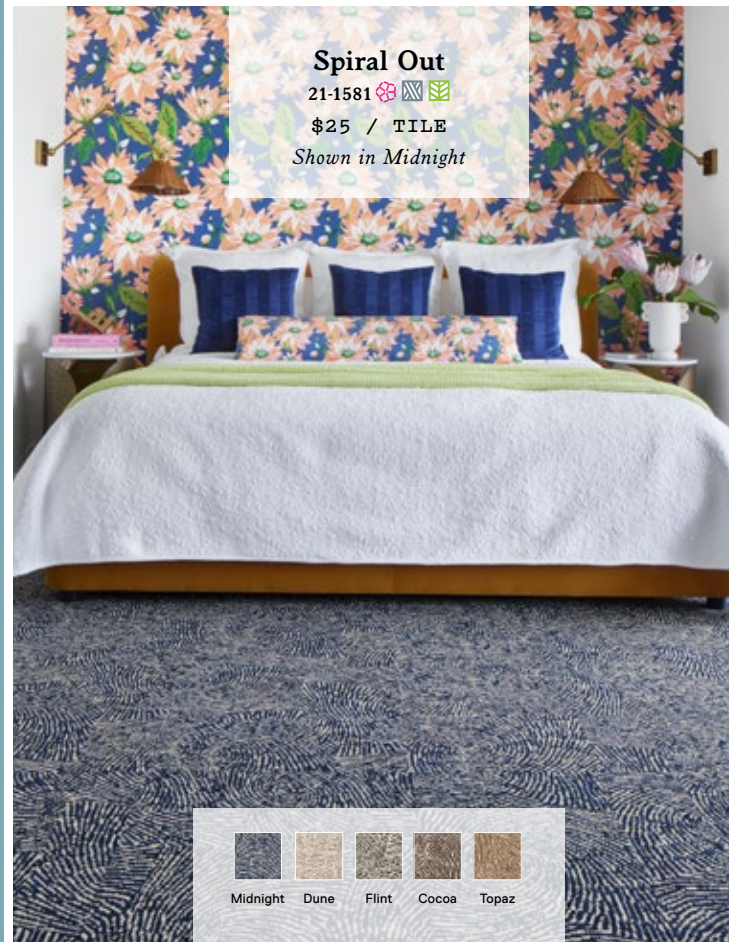

Spiral Out

21-1581

$25 / TILE

Shown in Midnight