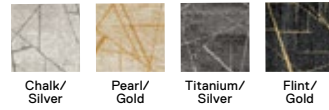

### Chasing Pavement

21-1484

\$32 / TILE

-

5' x 7' - \$384

8' x 10' - \$960

10' x 12' - \$1,344

Shown in Chalk/Silver