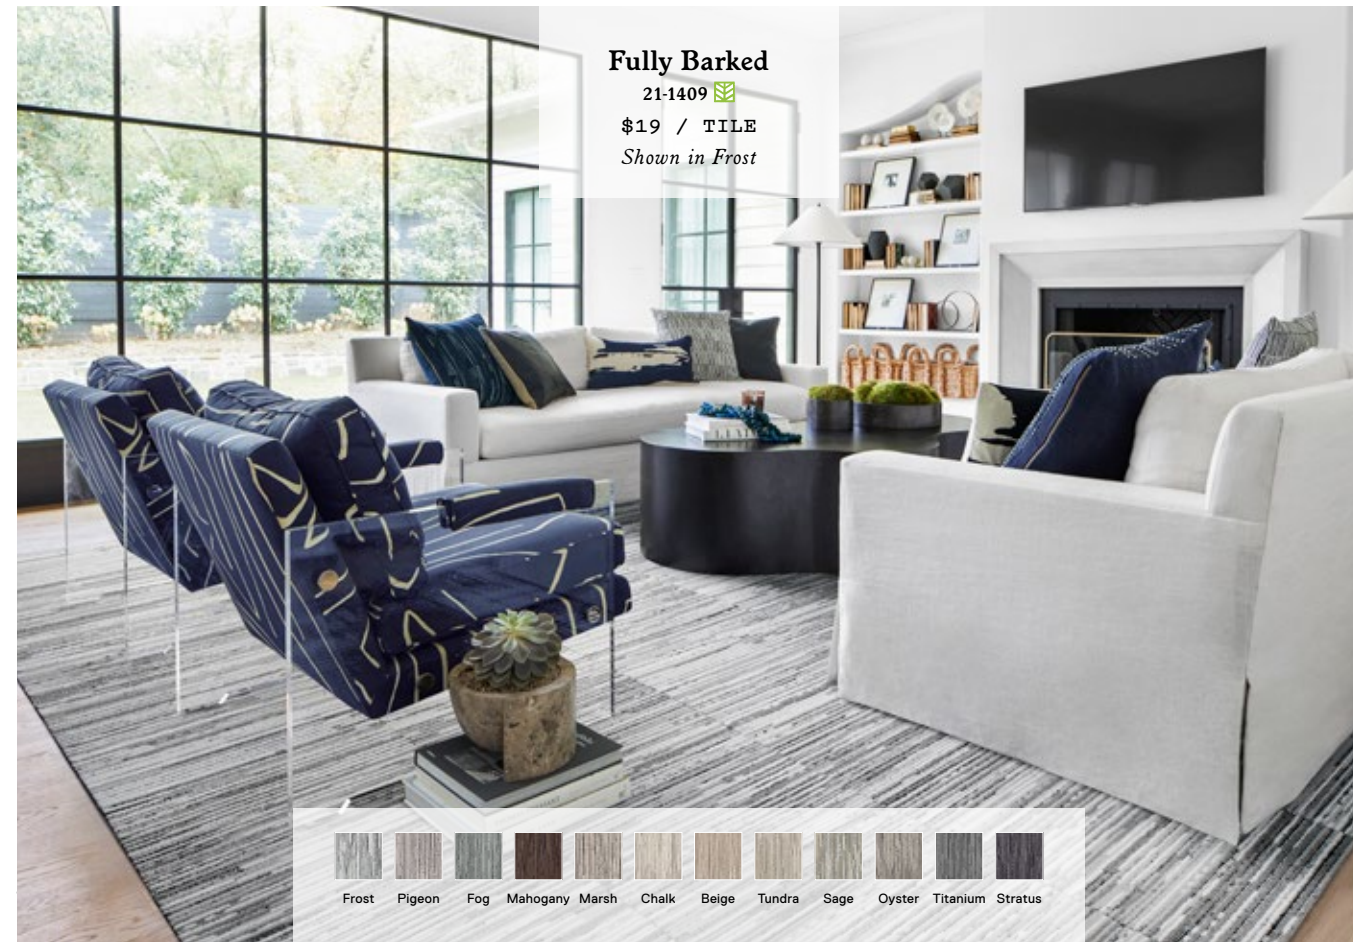

Shown in Haze

next in line

**Fully Barked**

21-1409 

\$19 / TILE

Shown in Frost

**Thick And Thin**

21-1532 