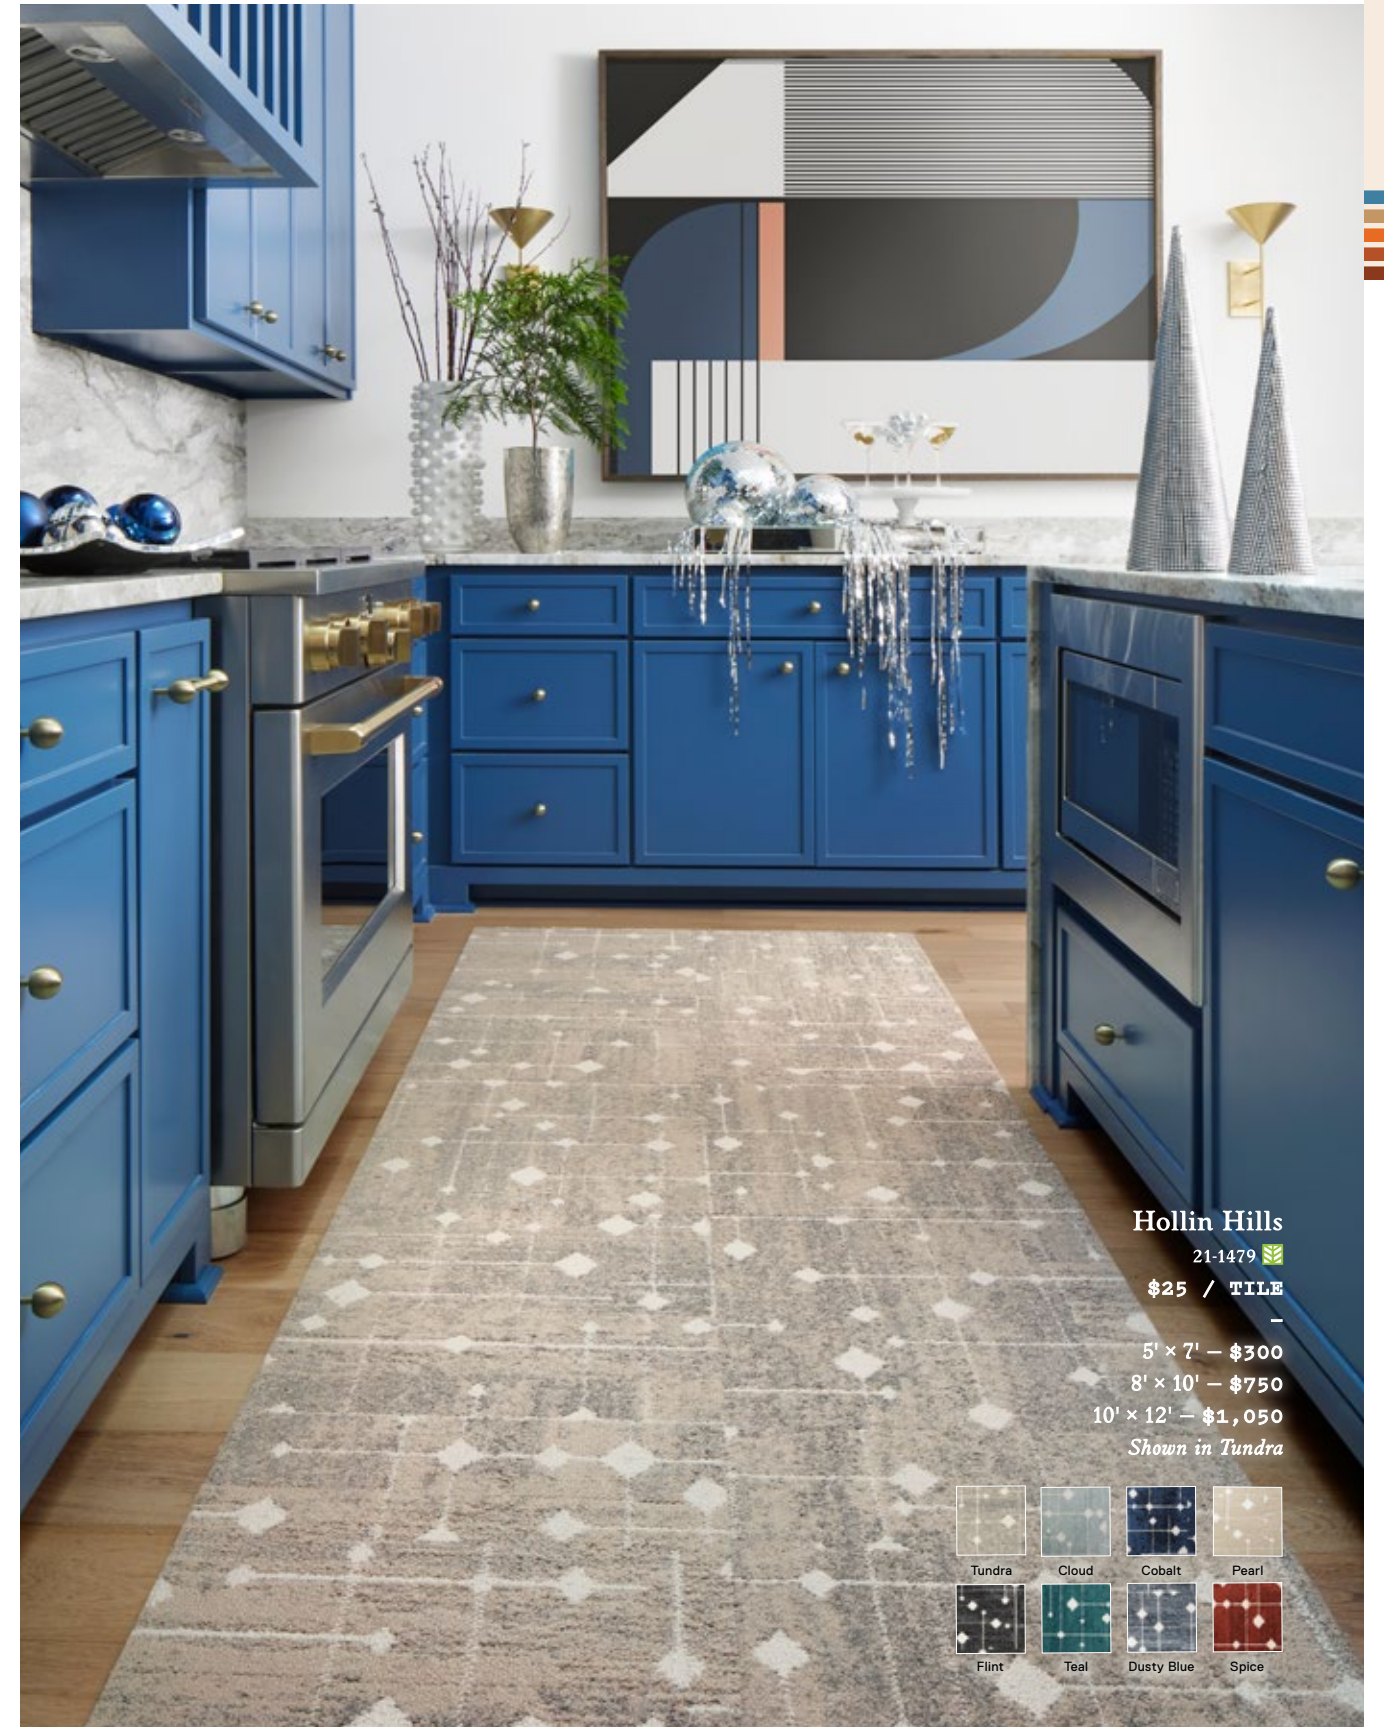

Hollin Hills

21-1479

$25 / TILE

—

5' x 7' — $300

8' x 10' — $750

10' x 12' — $1,050

Shown in Tundra

Tundra	Cloud	Cobalt	Pearl
Flint	Teal	Dusty Blue	Spice