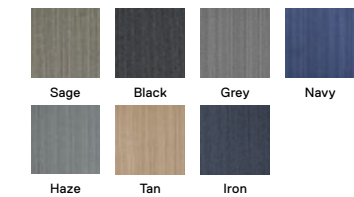

Rush Street

21-1440

$15 / TILE

-

5' x 7' - $180

8' x 10' - $450

10' x 12' - $630

Shown in Sage