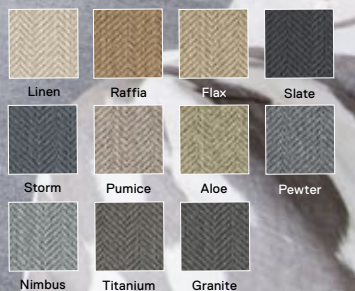

## Suit Yourself

21-1318 

\$18 / TILE

5' x 7' - \$216

8' x 10' - \$540

10' x 12' - \$756

Shown in Linen