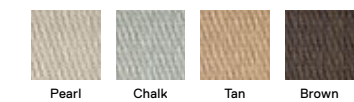

Coming Along

21-1345

$22 / TILE

-

5' x 7' - $264

8' x 10' - $660

10' x 12' - $924

Shown in Pearl