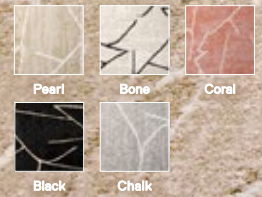

Terrain
21-1534
$30 / TILE
—
5' x 7' — $360
8' x 10' — $900
10' x 12' — $1,260
Shown in Pearl