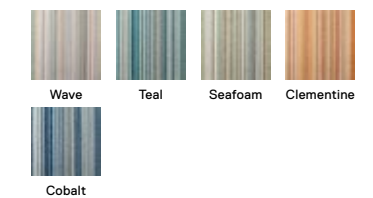

Thick And Thin

21-1532

$16 / TILE

-

5' x 7' - $192

8' x 10' - $480

10' x 12' - $672

Shown in Wave