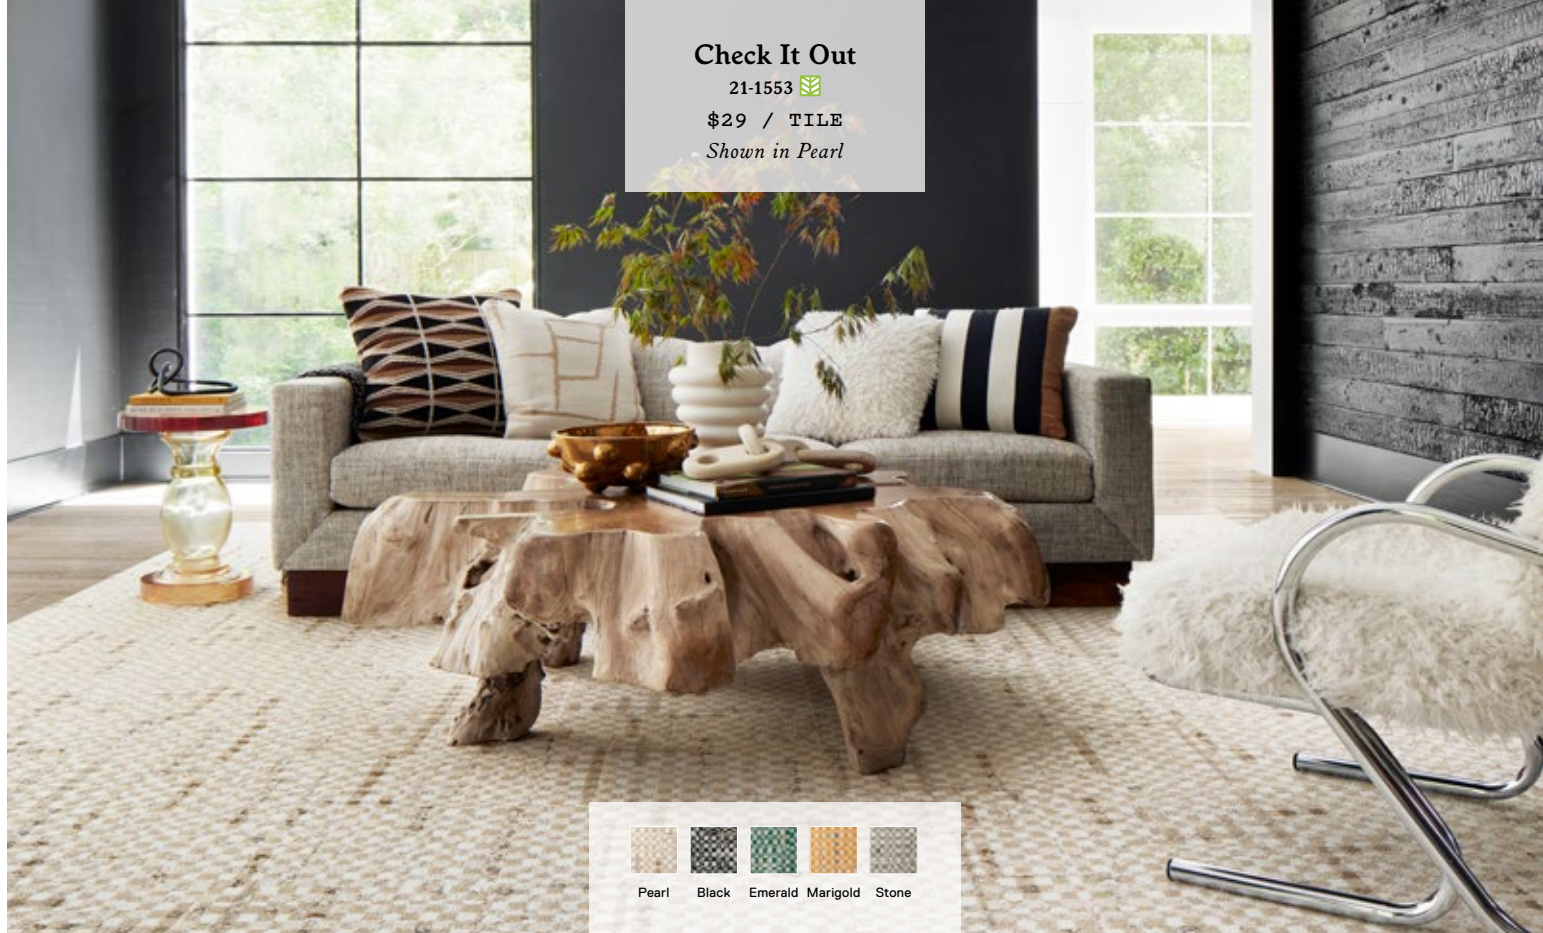

**Check It Out**

21-1553

\$29 / TILE

Shown in Pearl

Pearl Black Emerald Marigold Stone

**Mod Cow**

21-1357

\$28 / TILE