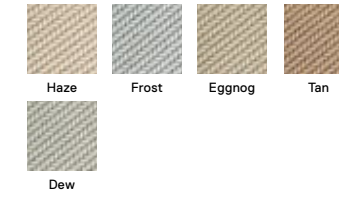

Shown in Haze

next in line

**Fully Barked**

21-1409 

\$19 / TILE

Shown in Frost

**Thick And Thin**

21-1532 