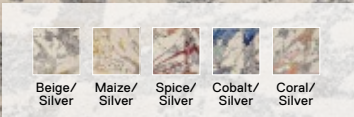

**On The Square**

21-1565

\$29 / TILE

Shown in Eggnog

**Curves You Right**

21-1578

\$29 / TILE

Shown in Bone

**You're So Vein**

21-1542

\$29 / TILE

Shown in Beige/Silver

**Spish Splash**

21-1529

\$28 / TILE

-