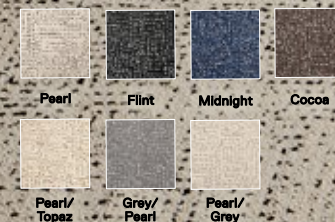

Blueberry Jones Design
FLOR's online design tool takes the guesswork out of shopping with the ability to customize your rug and see the exact number of tiles you need.