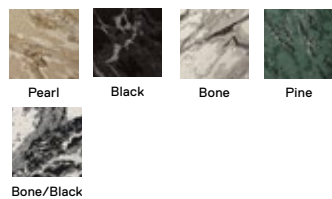

Zera

21-1555

$29 / TILE

5' x 7' - $348

8' x 10' - $870

10' x 12' - $1,218

Shown in Pearl

Hemline

21-1524

$26 / TILE

5' x 7' - $312

8' x 10' - $780

10' x 12' - $1,092

Shown in Pearl