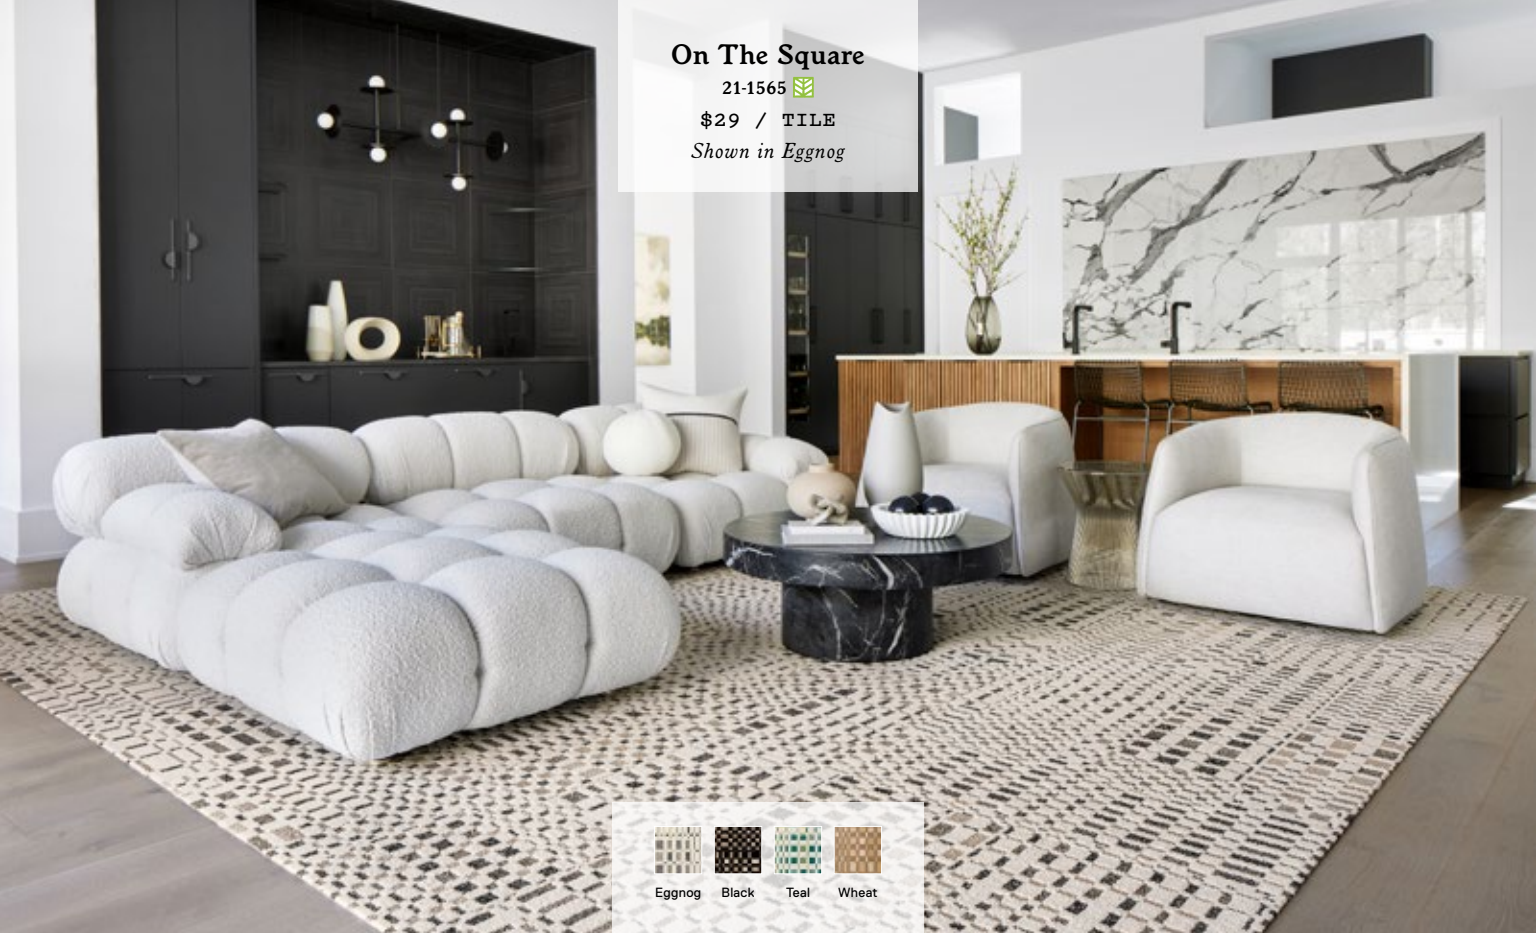

**On The Square**

21-1565

\$29 / TILE

Shown in Eggnog

**Curves You Right**

21-1578

\$29 / TILE

Shown in Bone