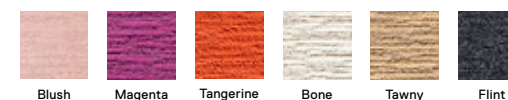

#### Made You Look

21-1361

\$18 / TILE

5' x 7' - \$216, 8' x 10' - \$540, 10' x 12' - \$756

Shown in Blush, Magenta, and Tangerine

Also shown on pg. 14

+54  
More  
Colors on  
pg. 14

Signature Rug  
Hounds Flair