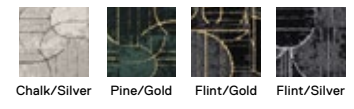

Sidecar

21-1567
$32 / TILE
-
5' x 7' - $384
8' x 10' - $960
10' x 12' - $1,344
Shown in Chalk/Silver