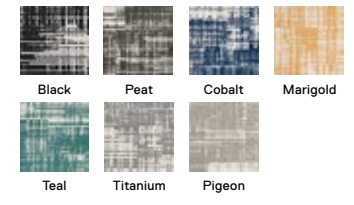

## Heavy Metal

21-1530

\$32 / TILE

5' x 7' - \$384, 8' x 10' - \$960, 10' x 12' - \$1,344

Shown in Titanium/Silver

**Down To Earth**

21-1402  
 \$26 / TILE  
 -  
 5' x 7' - \$312  
 8' x 10' - \$780  
 10' x 12' - \$1,092  
 Shown in Stone

**Dappled Daylight**

21-1446   
 \$24 / TILE  
 -  
 5' x 7' - \$288  
 8' x 10' - \$720  
 10' x 12' - \$1,008  
 Shown in Black

Payments made easy. Learn more at [FLOR.com/affirm](https://FLOR.com/affirm)