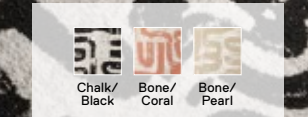

Tundra	Cloud	Cobalt	Pearl
Flint	Teal	Dusty Blue	Spice

**Terrain**  
21-1534   
\$30 / TILE  
—  
5' x 7' — \$360  
8' x 10' — \$900  
10' x 12' — \$1,260  
Shown in Pearl

**Blueberry Jones Design**  
FLOR rugs offer trendy designs that can be picked up and recycled when they've run their course.

**Gatsby**  
21-1520   
\$32 / TILE  
Shown in Spice/Gold

**Leaps And Bounds**  
21-1559   
\$29 / TILE  
Shown in Saddle

**Scenic Route**  
21-1579   
\$32 / TILE  
Shown in Chalk/Black