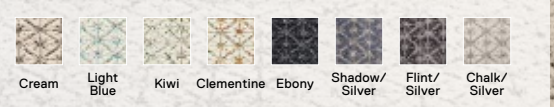

Morning Coffee

21-1039
$18 / TILE
-
5' x 7' - $216
8' x 10' - $540
10' x 12' - $756
Shown in Mocha

Oasis Retreat

21-1455
$28 / TILE
Shown in Granite

Natural Fit

21-1556
$30 / TILE
Shown in Mahogany

Carry A Torch

21-1391
$30 / TILE
-
5' x 7' - $360
8' x 10' - $900
10' x 12' - $1,260
Shown in Cream

Vintage Vibe

21-1385
$30-$32 / TILE
Shown in Cream