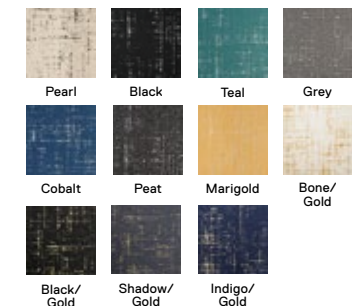

## Tuxedo Pocket

21-1451

\$28-\$30 / TILE

5' x 7' - \$336-\$360

8' x 10' - \$840-\$900

10' x 12' - \$1,176-\$1,260

Shown in Pearl

**Out Of Line**