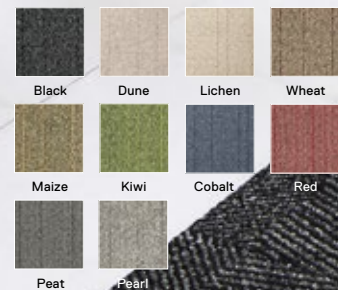

## Tweed Indeed

21-1454

\$21 / TILE

5' x 7' - \$252

8' x 10' - \$630

10' x 12' - \$882

Shown in Black