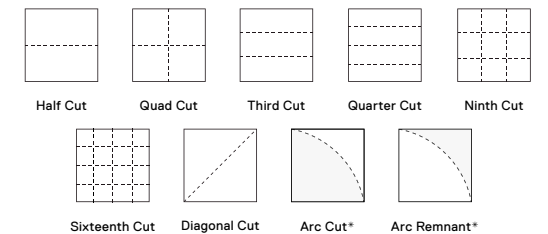

*Arc cut tiles will not align with full tiles. Arc cuts are intended to be used with Arc cuts and Arc Remnant cuts only.