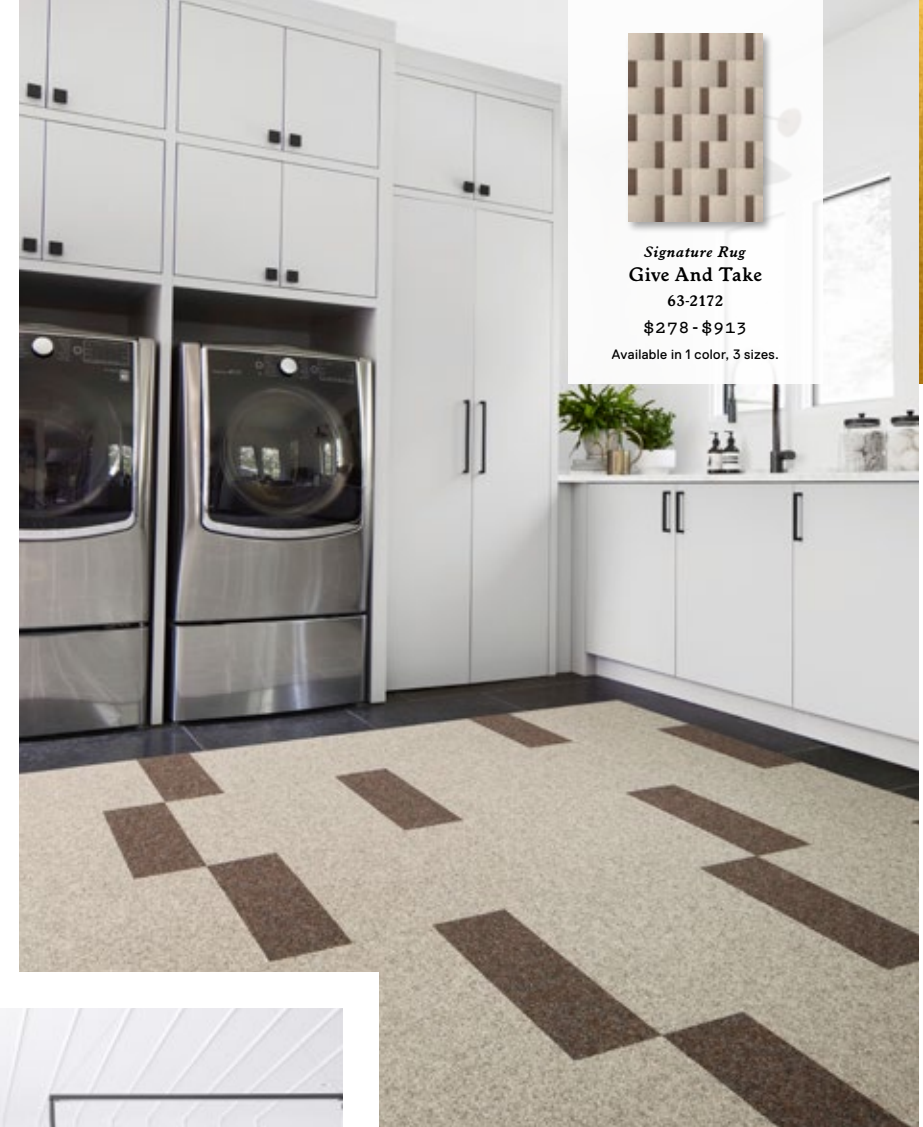

5' x 7' - \$240

8' x 10' - \$600

10' x 12' - \$840

*Shown in Beige and Bark*

*Signature Rug  
Give And Take  
63-2172*

\$278 - \$913

Available in 1 color, 3 sizes.

invite elegance