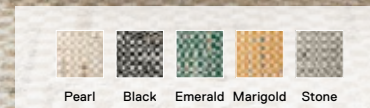

**Penny For Your Thoughts**

21-1587

\$28 / TILE

5' x 7' - \$336

8' x 10' - \$840

10' x 12' - \$1,176

Shown in Black

Black Coral Navy

**Check It Out**

21-1553

\$29 / TILE

Shown in Pearl

Pearl Black Emerald Marigold Stone

**Mod Cow**

21-1357

\$28 / TILE

Shown in Black

Black Brown Tan Grey

**Good Company**

21-1573

\$24 / TILE

Shown in Black

Black Eggnog Pigeon

**It's Snow Problem**