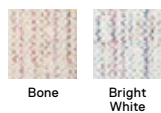

### In Stitches

21-1497 

\$24 / TILE

-

5' x 7' - \$288

8' x 10' - \$720

10' x 12' - \$1,008

Shown in Bone