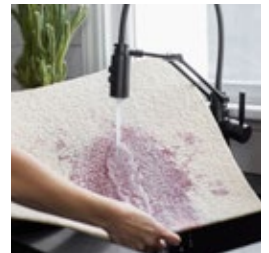

RINSE STAINS EASILY

FLOR is proud to partner with [Make-A-Wish](https://www.makeawish.org). | Show your support by making a donation online at [FLOR.com](https://www.flor.com)