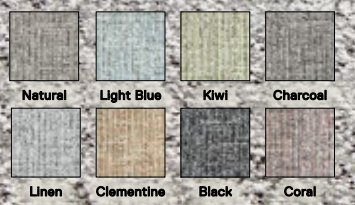

Blueberry Jones Design
FLOR makes install days a breeze, especially with FLORDOTS™ that hold each tile together without sticking to the floor.